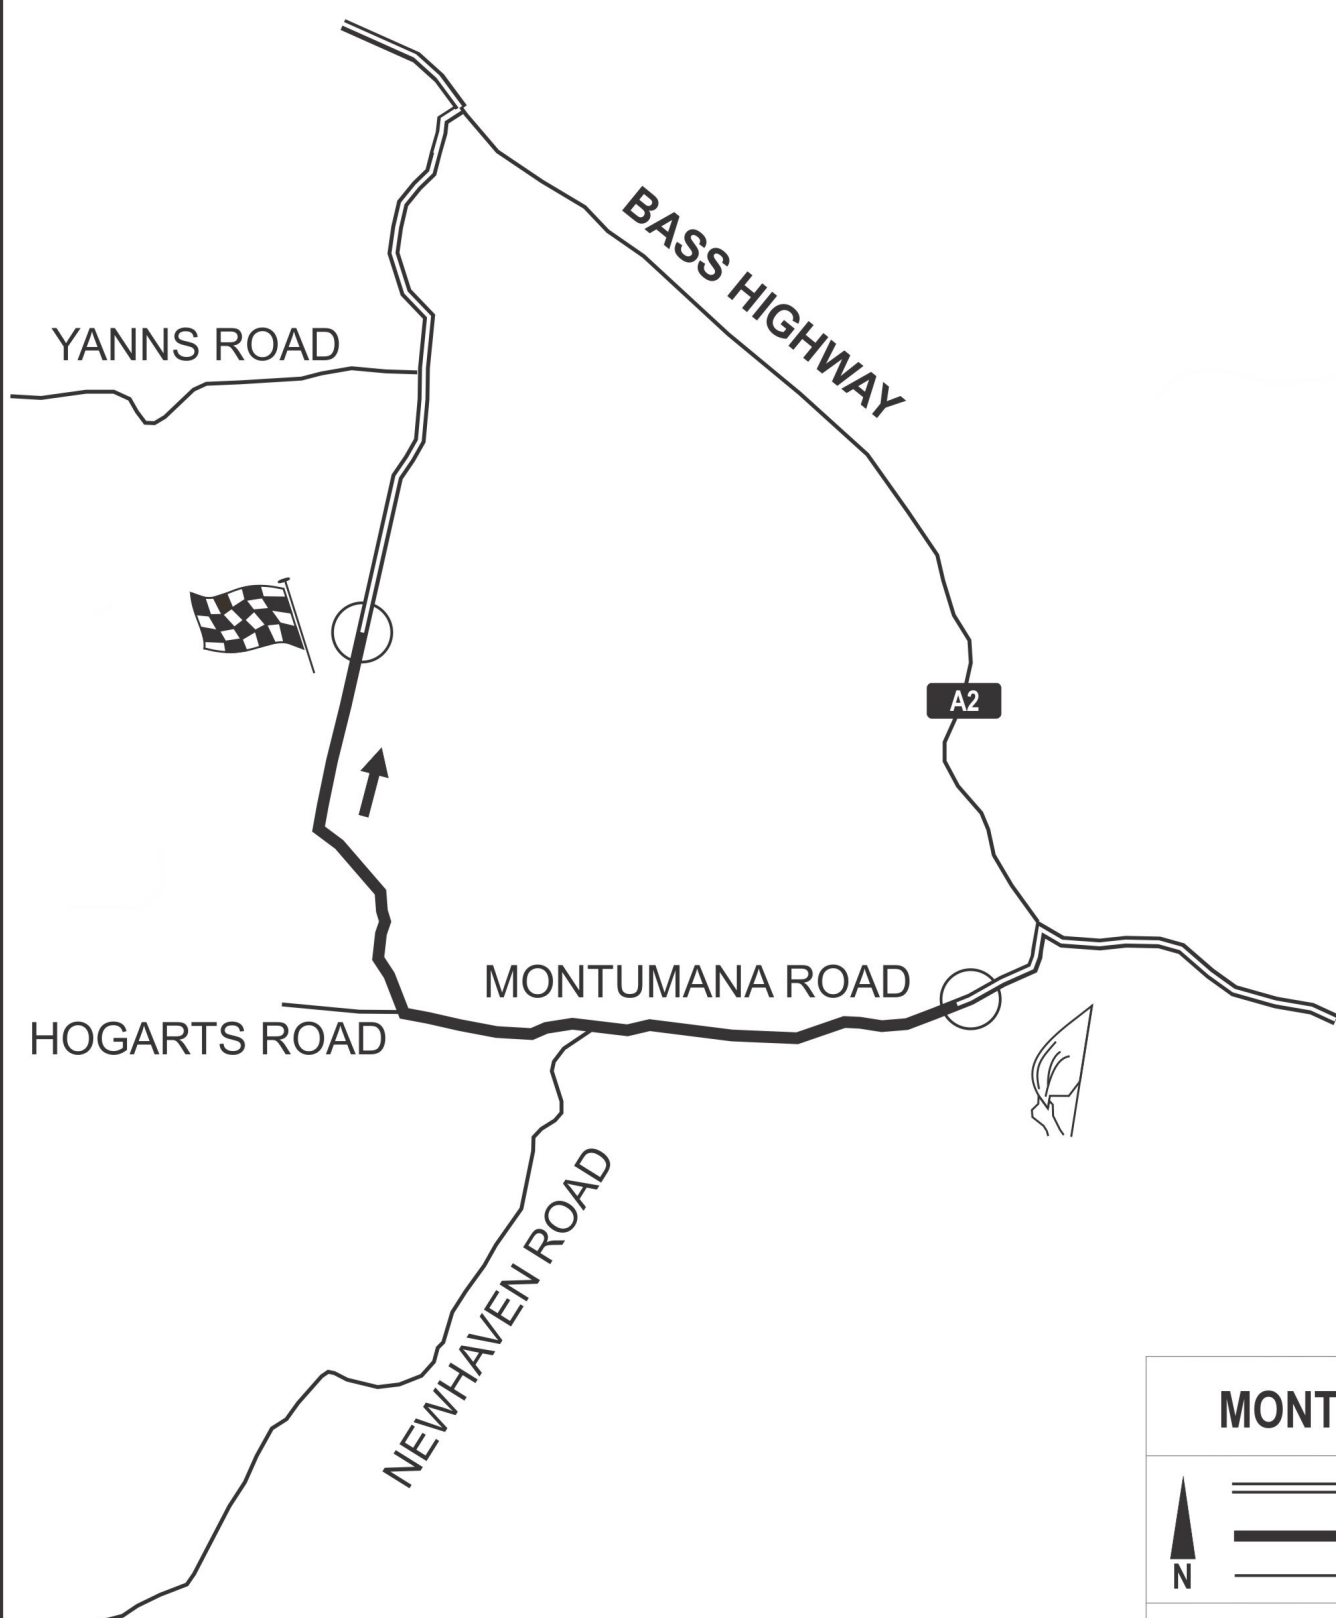

Road closed from: 8:13am - 12:43pm
First car due at 9:13
Saturday 16th February 2019

MONTUMANA

 N		Road stage
		Targa stage
		Other roads

TARGA
NORTH WEST