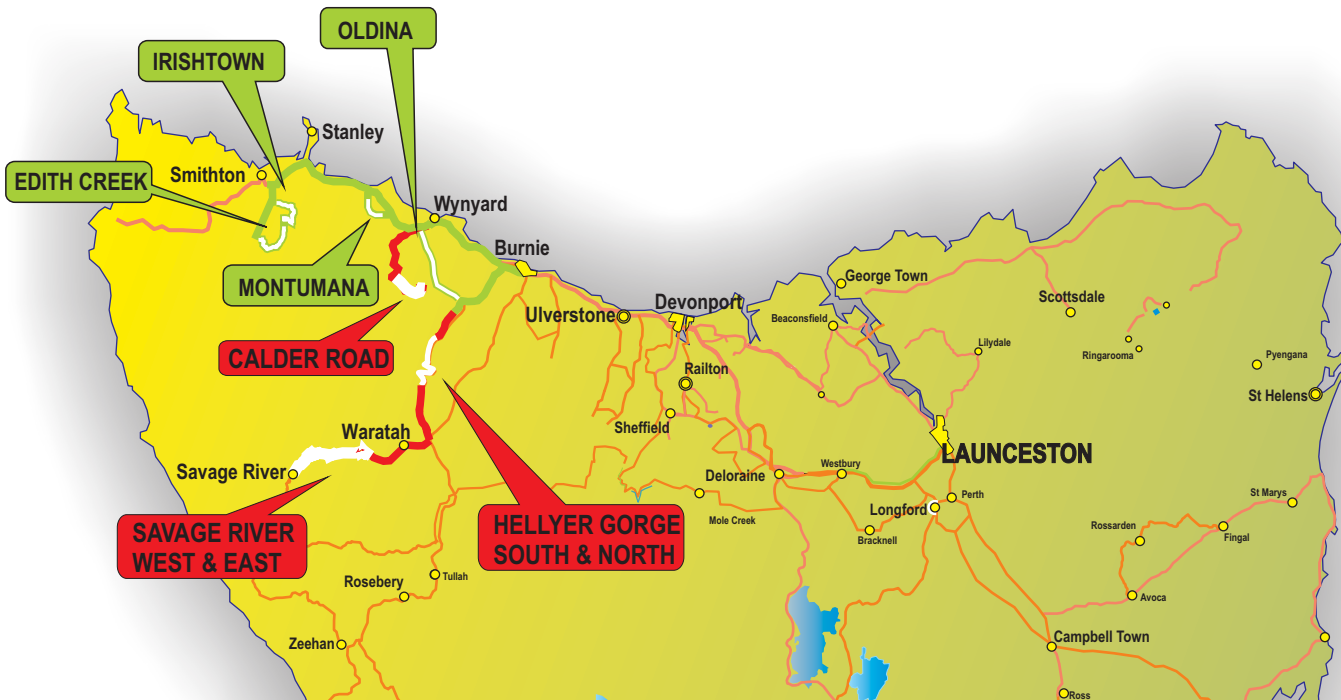

AUSTRALIAN
TARGA
CHAMPIONSHIP

Round one Targa North West 2018

TARGA STAGE KEY

Targa Stage

LEG 1 - 17 February

LEG 2 - 18 February

LUNCHBREAKS

Leg 1 - Stanley

Leg 2 - Savage River

Saturday

TS 1 Montumana

TS 2 Irishtown

TS 3 Edith Creek

Lunch: Stanley

TS 4 Oldina

TS 5 Hellyer Gorge South

TS 6 Hellyer Gorge North

Sunday

TS 7 Calder Road

TS 8 Hellyer Gorge South

TS 9 Savage River West

Lunch: Savage River

TS 10 Savage River East

TS 11 Hellyer Gorge North