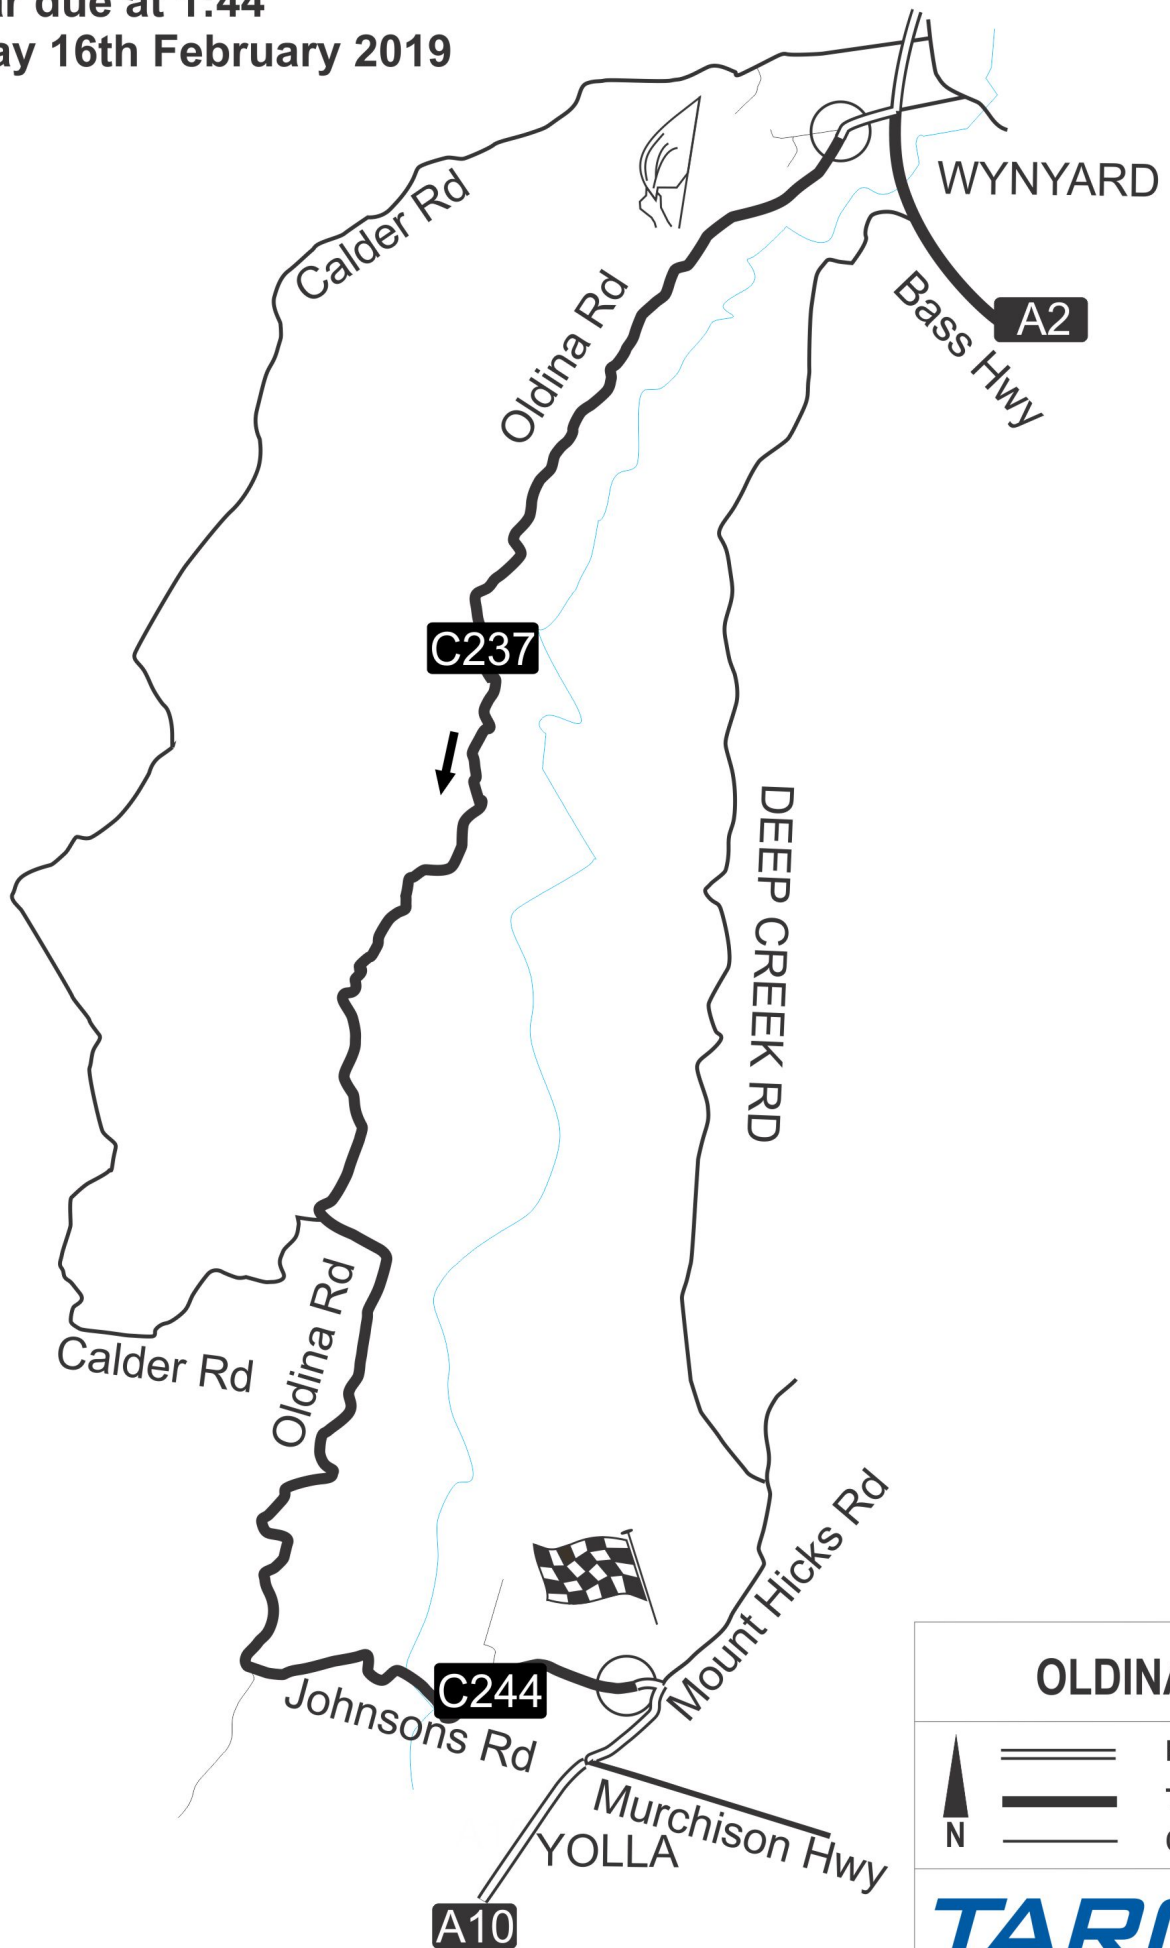

Road closed from: 12:44pm - 5:14pm
First car due at 1:44
Saturday 16th February 2019

TARGA
NORTH WEST