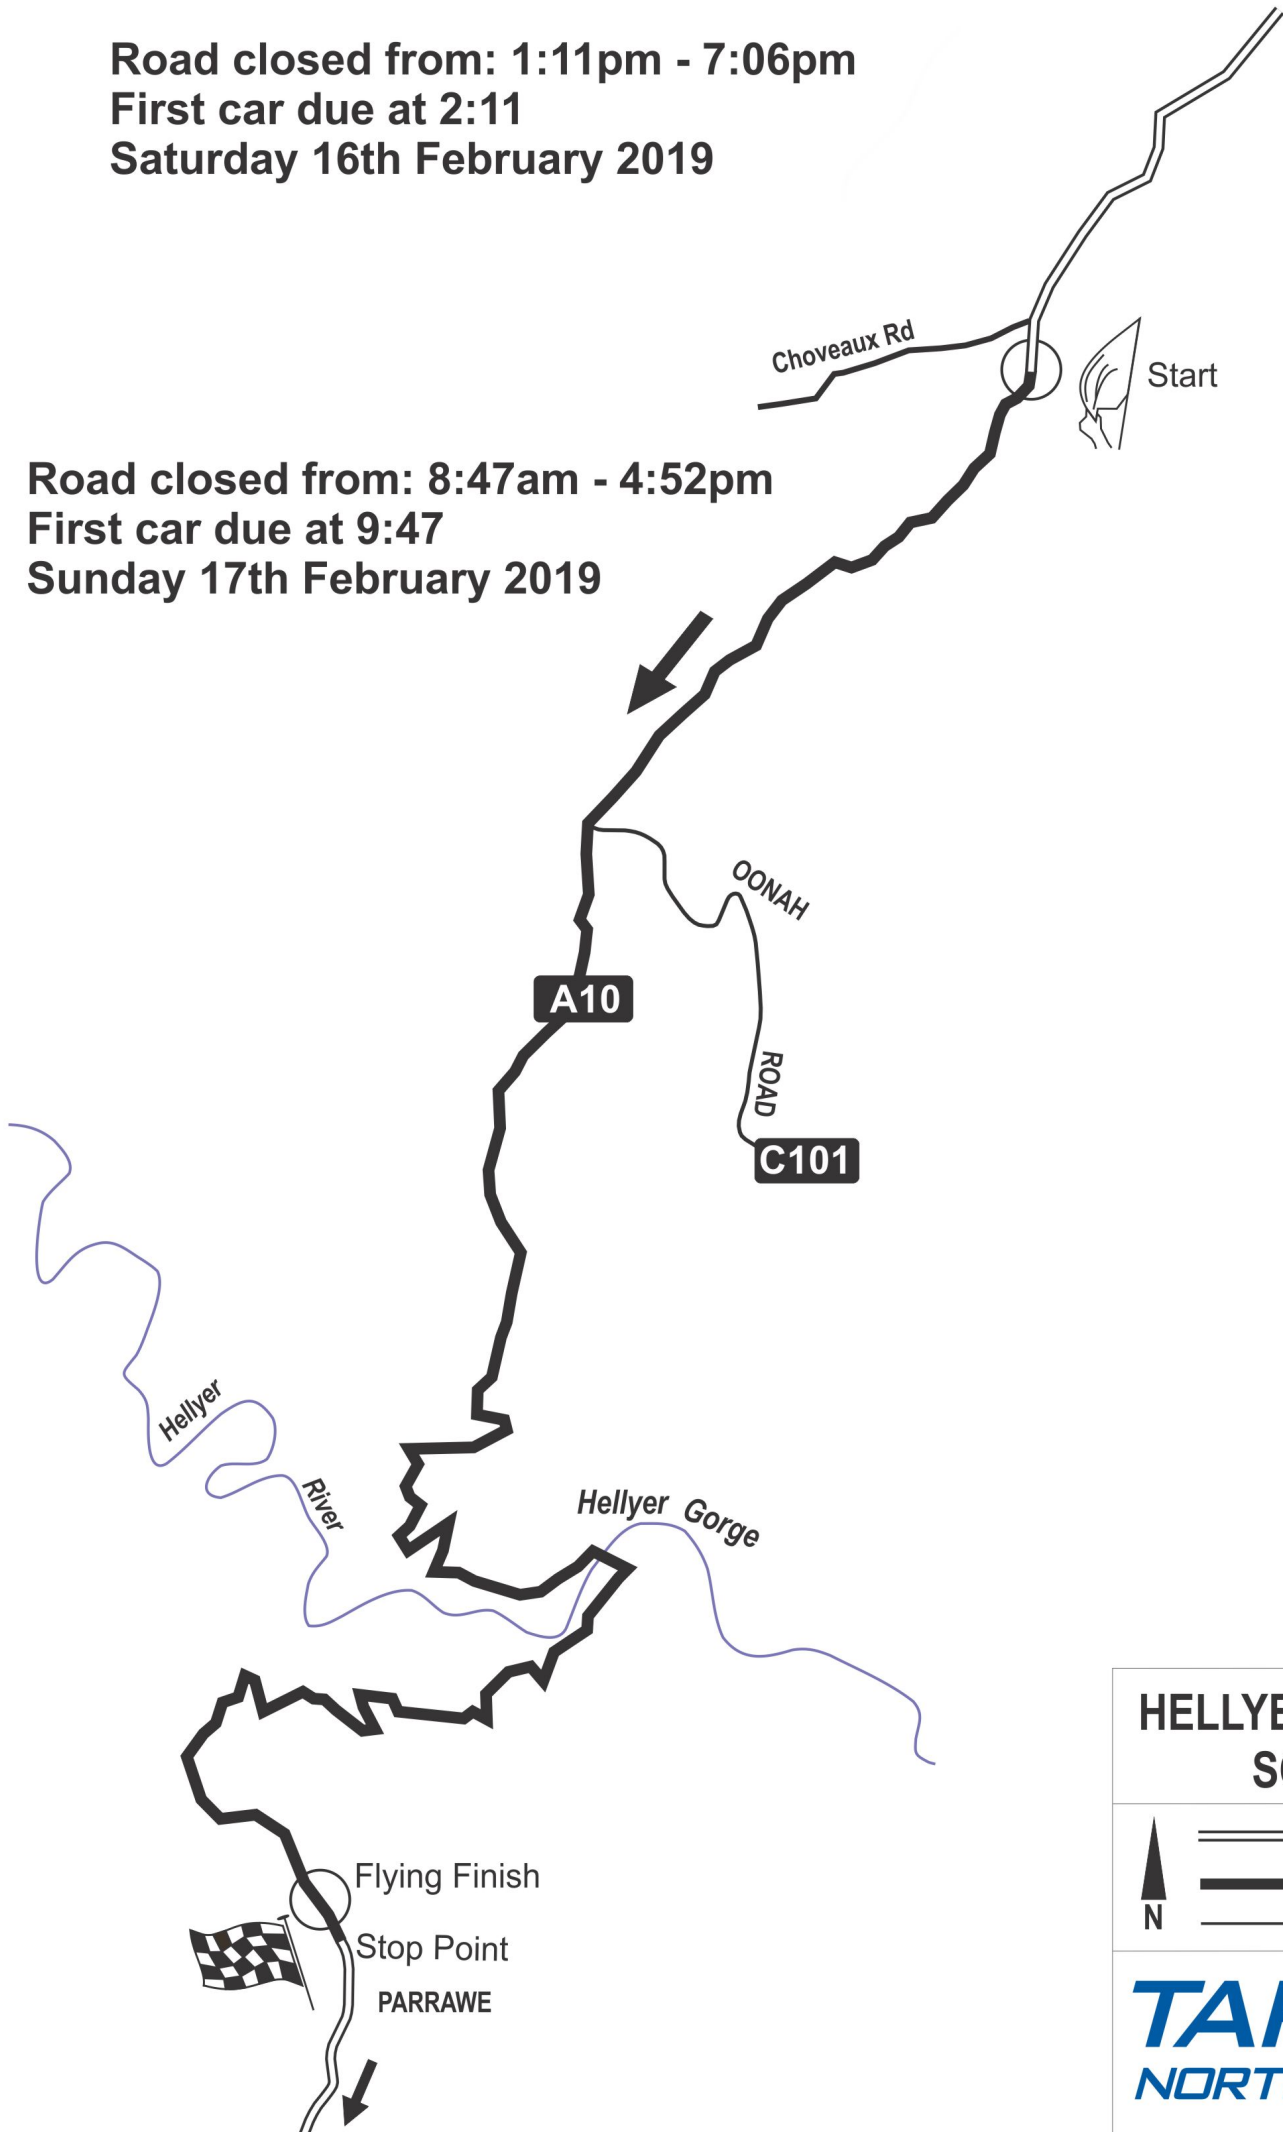

Road closed from: 1:11pm - 7:06pm
First car due at 2:11
Saturday 16th February 2019

Road closed from: 8:47am - 4:52pm
First car due at 9:47
Sunday 17th February 2019

HELLYER GORGE SOUTH

-  Road stage
-  Targa stage
-  Other roads

TARGA
NORTH WEST