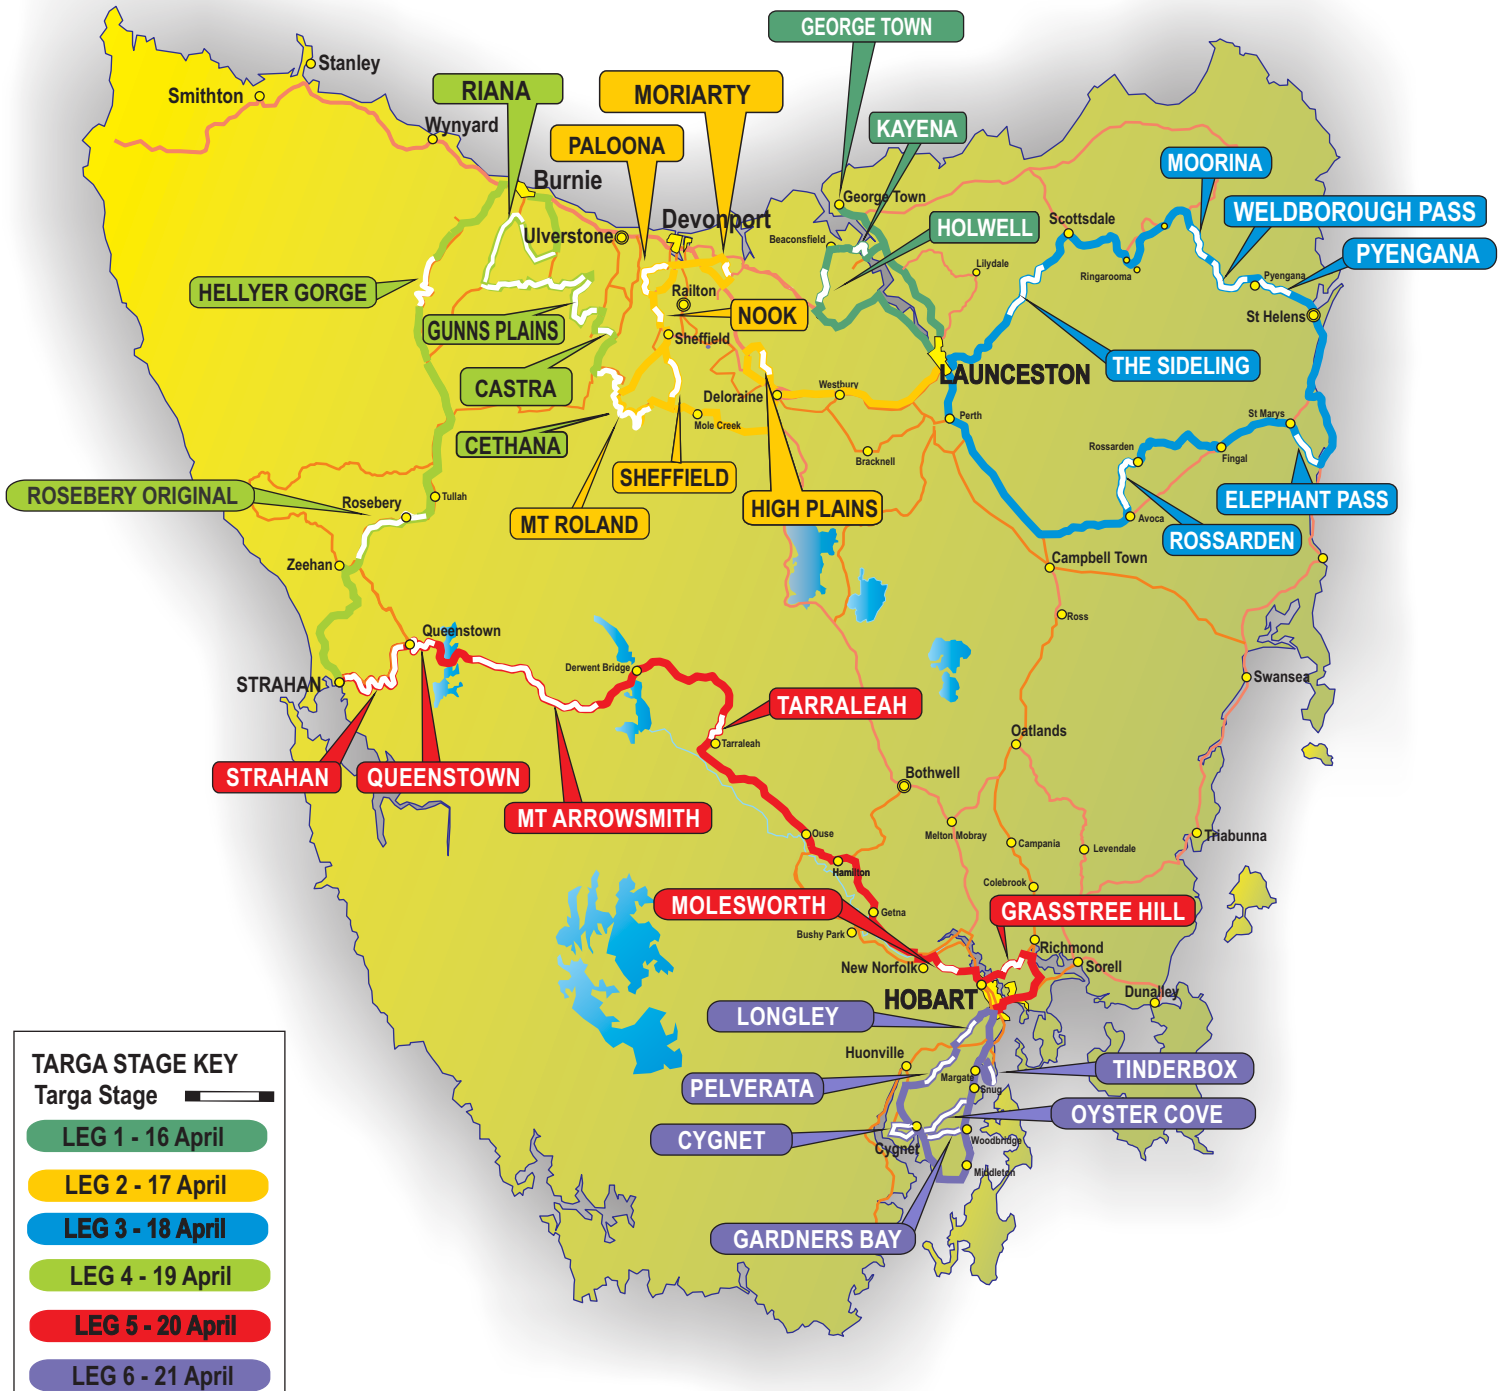

TARGA TASMANIA 2018

LUNCHBREAKS

- Leg 1 - George Town
- Leg 2 - TBA
- Leg 3 - St Helens
- Leg 4 - Burnie
- Leg 5 - New Norfolk