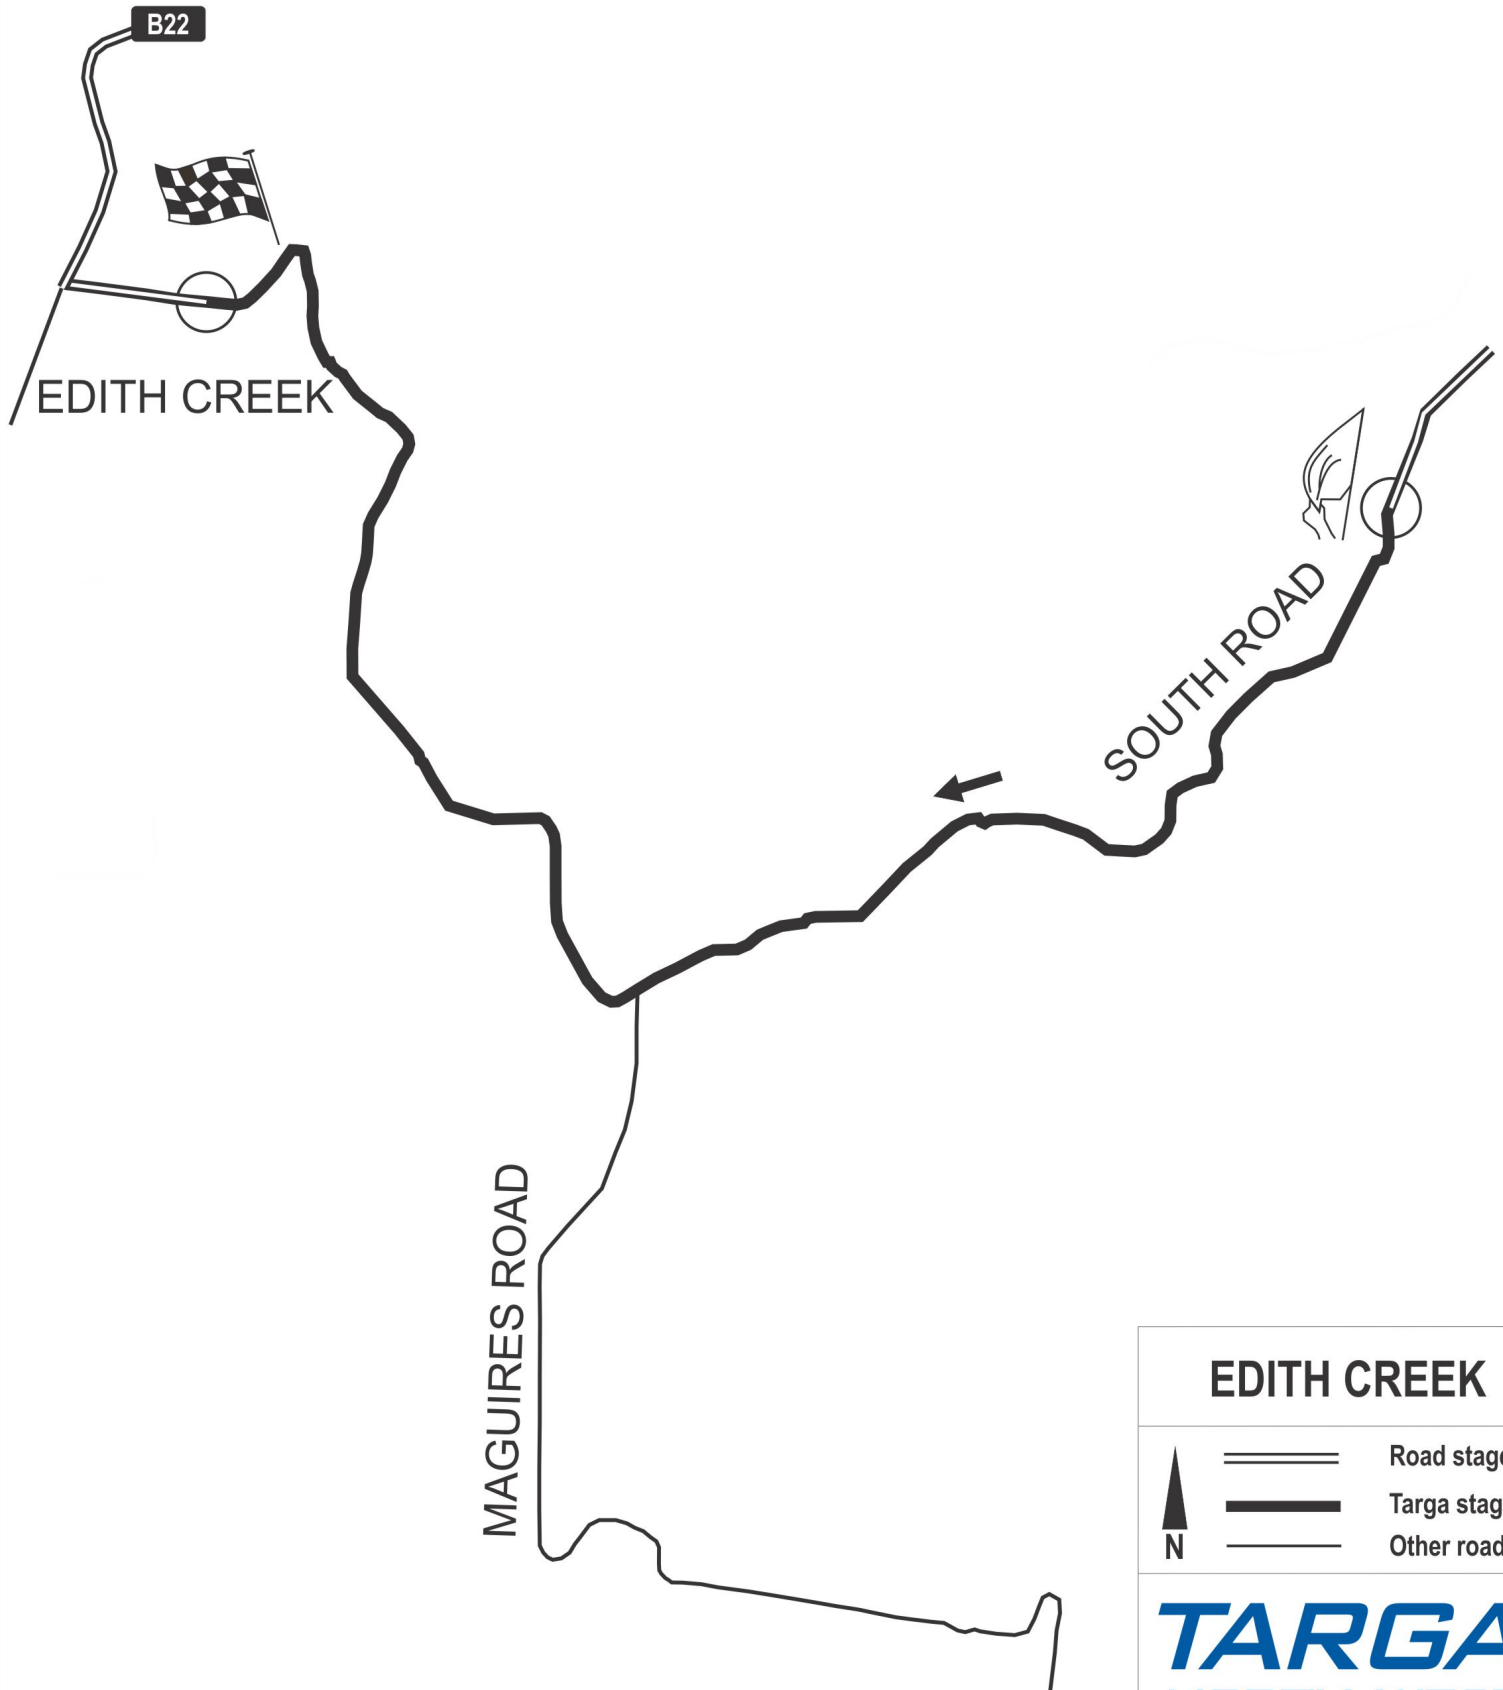

Road closed from: 9:22am - 1:52pm
First car due at 10:22
Saturday 16th February 2019

EDITH CREEK

-  Road stage
-  Targa stage
-  Other roads

TARGA
NORTH WEST