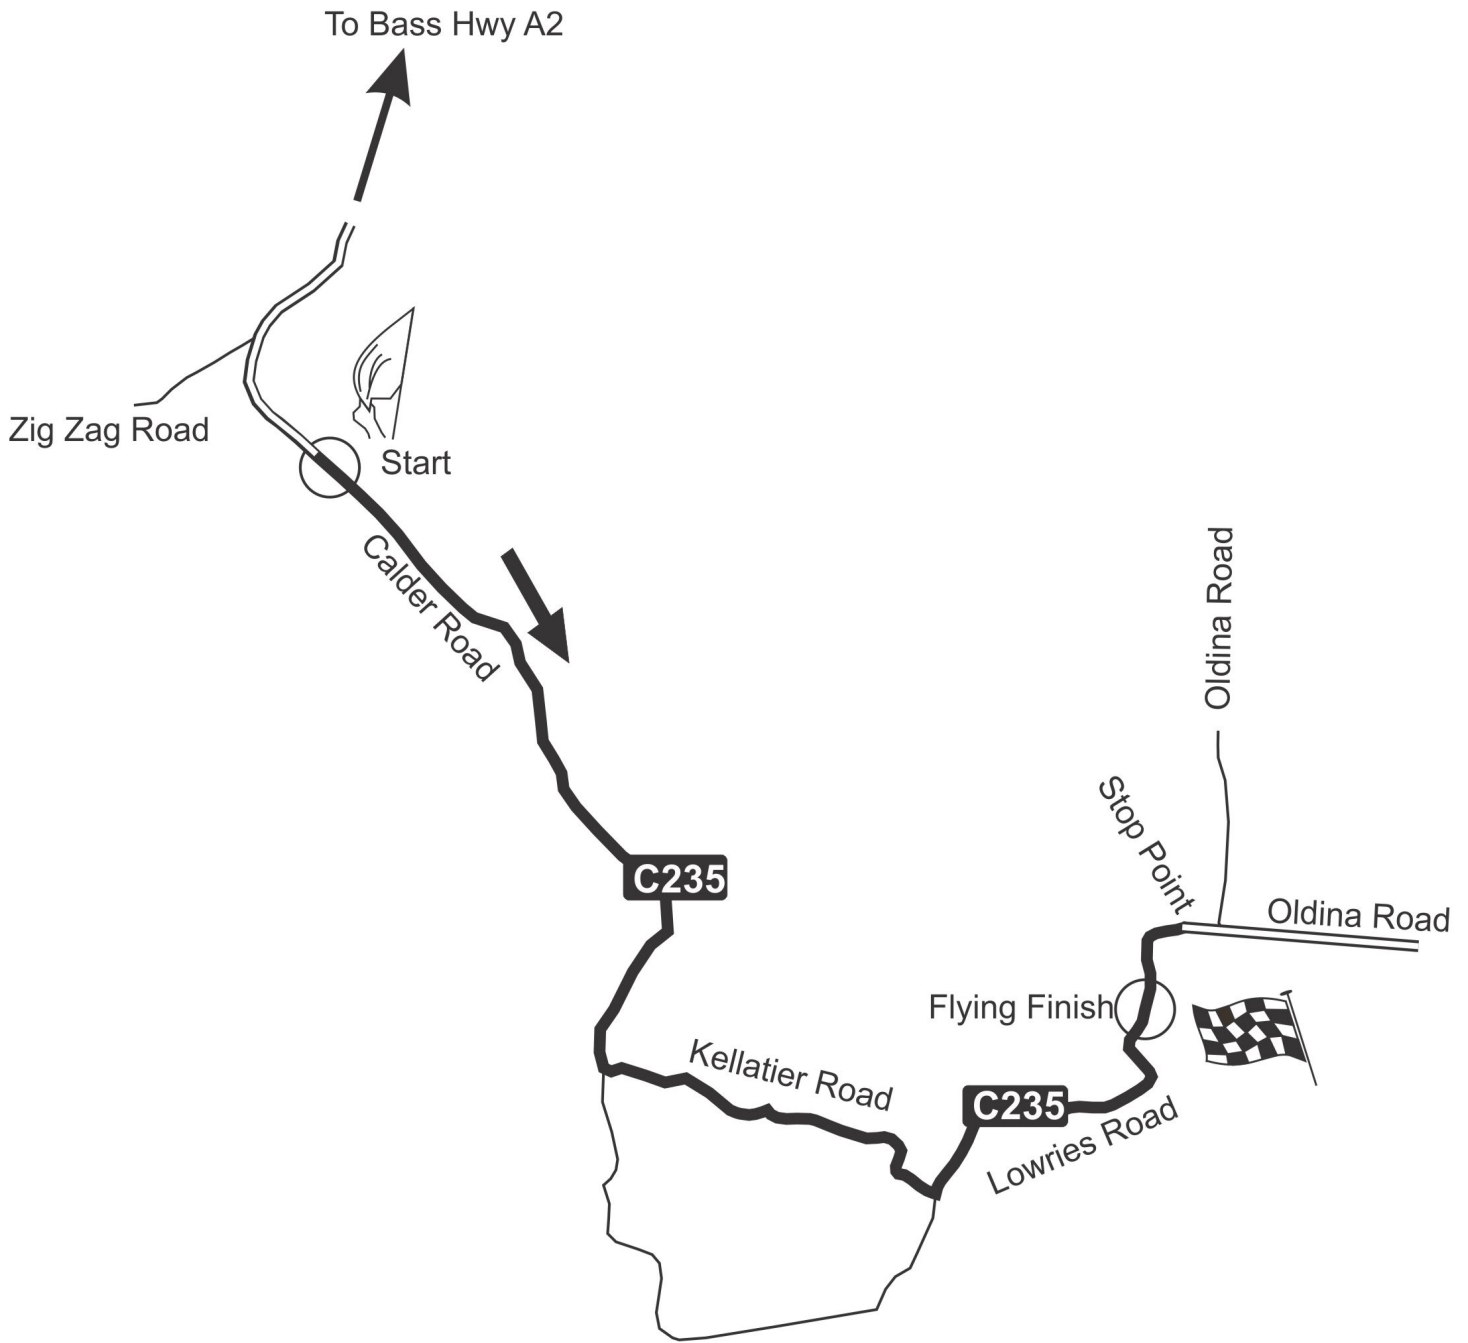

Road closed from: 8:13am - 12:43pm  
First car due at 9:13  
Sunday 17th February 2019

## CALDER ROAD

		Road stage
N		Targa stage
		Other roads

**TARGA**  
NORTH WEST